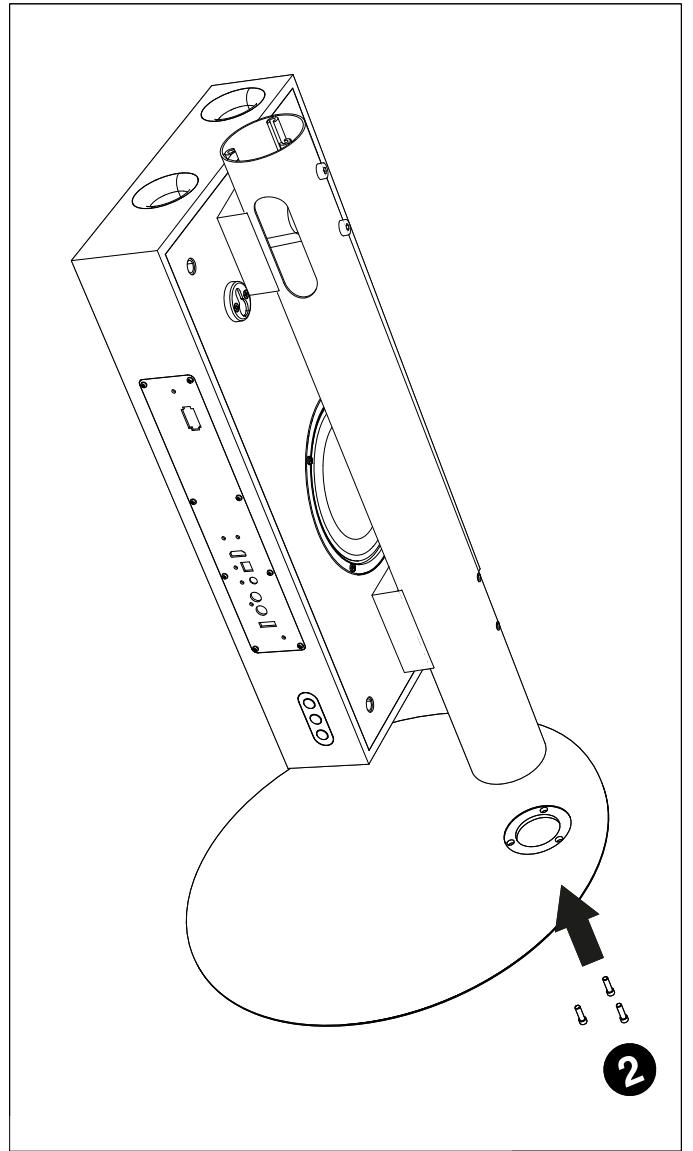

GENEVA®

Cinema+ Table Stand

WARNING: Screws must be tight but excess of force can deform the aluminium tube

GENEVA®

Cinema+ Table Stand