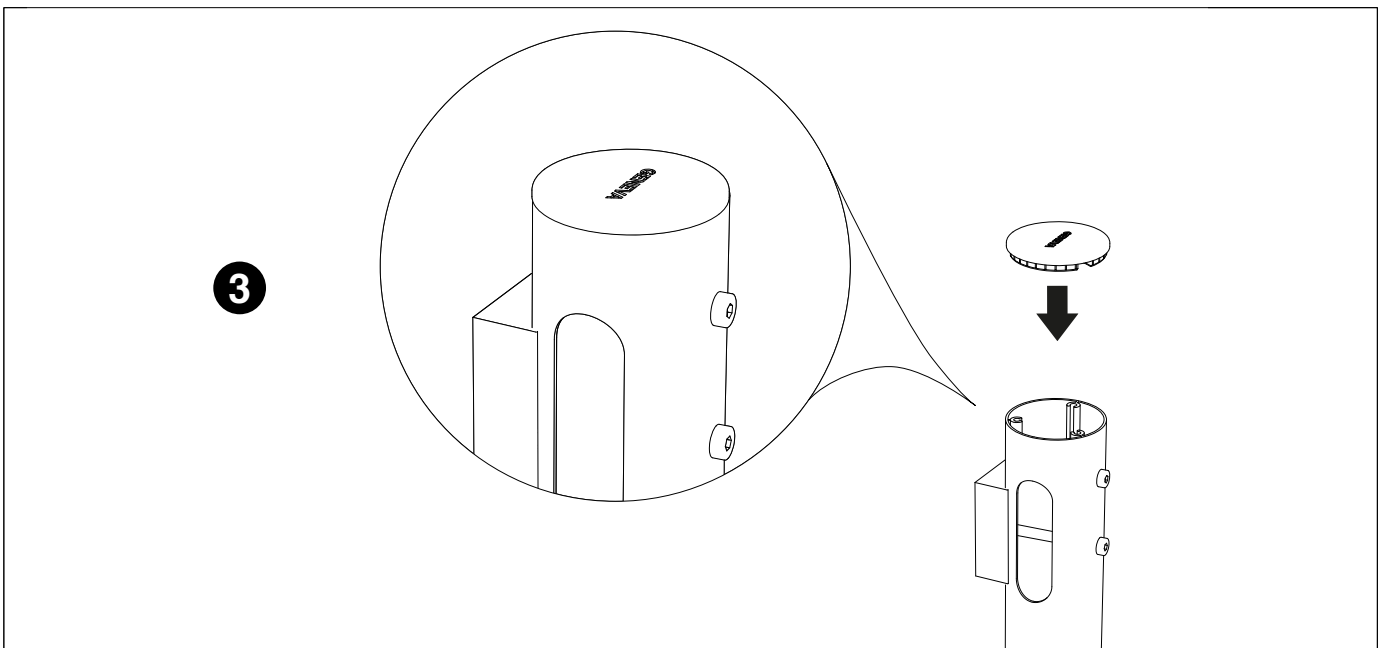

GENEVA®

Cinema+ Table Stand

WARNING: Screws must be tight but excess of force can deform the aluminium tube

GENEVA®

Cinema+ Table Stand