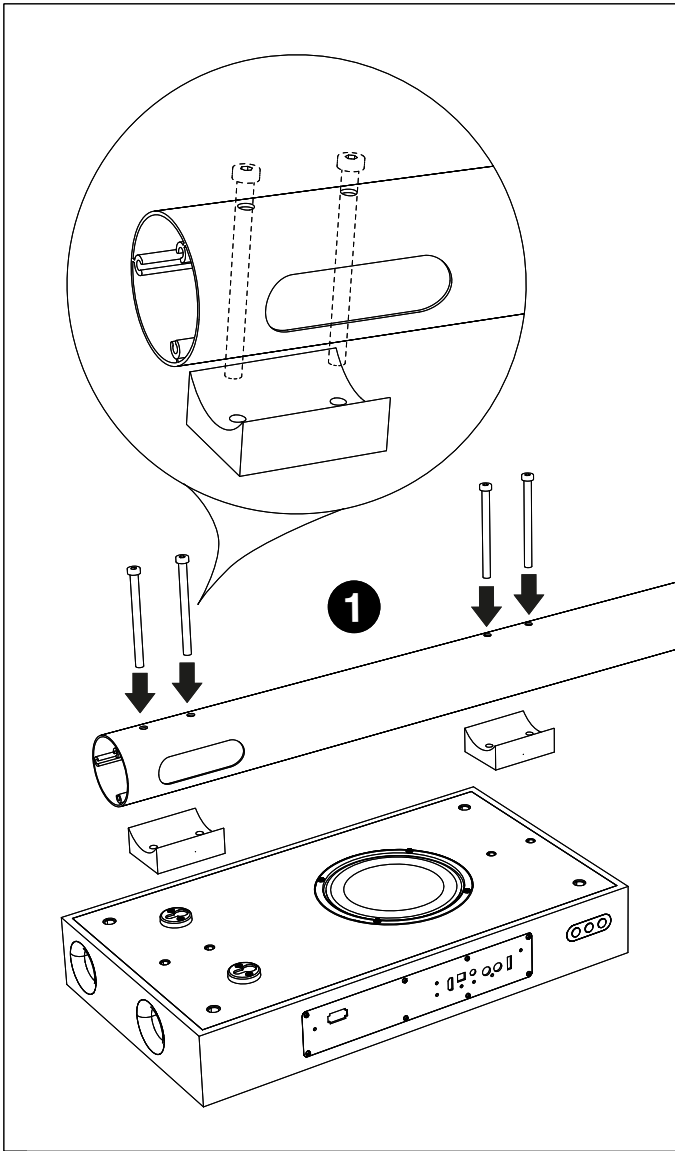

GENEVA®

Cinema+ Table Stand

WARNING: Screws must be tight but excess of force can deform the aluminium tube

GENEVA®

Cinema+ Table Stand